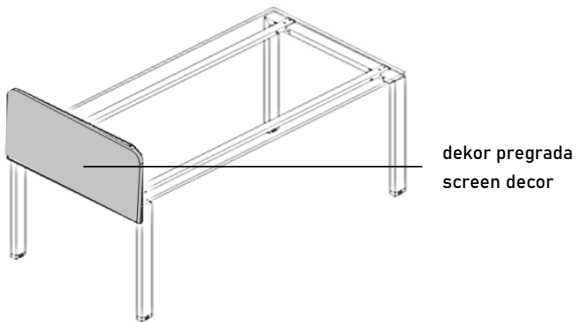

Bočna pregrada za radni stol / Side partition panel for work table

Nosači pregrade sadržani u artiklu pregrade
Brackets included

Primjer narudžbe:
Order example:

ART. **LO 11150**

artikl
article

dekor pregrada
screen decor