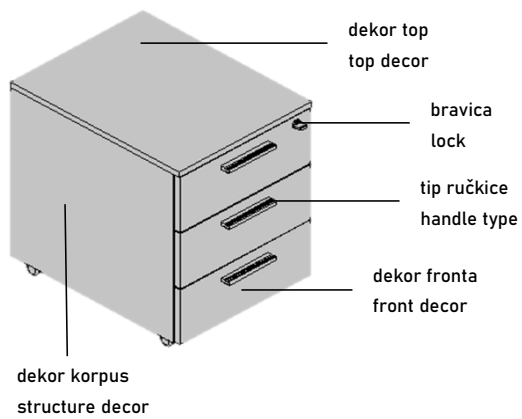

Pokretna kazeta s 3 ladice / Mobile drawer unit with 3 drawers

Primjer narudžbe:

Order example:

ART. **LO 60101 G - RPS**

tip ručkice
handle type

dekor korpus
structure decor

artikl
article

dekor top i fronta
top and front decor

Pokretna kazeta s 3 ladice / Mobile drawer unit with 3 drawers

Art.	W	D	H	STAND. €
				VPC / PRICE
60101 G	43	55	58	151,00
60001 A	43	55	58	151,00

Pokretna kazeta s 3 metalne ladice / Mobile drawer unit with 3 metal drawers

Art.	W	D	H	STAND. €
				VPC / PRICE
60122 G	42	56	55	257,00
60022 A	42	56	55	257,00

Pokretna kazeta za viseće mape / Mobile drawer unit for hanging files

Art.	W	D	H	STAND. €
				VPC / PRICE
60103 G	43	55	58	157,00
60003 A	43	55	58	157,00

Fiksna kazeta s 4 ladice / Drawer unit with 4 drawers

Art.	W	D	H	STAND. €
				VPC / PRICE
60105 G	43	60	74	194,00
60005 A	43	60	74	194,00

Fiksna kazeta s 4 ladice kao dodatak stolu / Drawer unit with 4 drawers for work table extension

Art.	W	D	H	STAND. €
				VPC / PRICE
60106 G	43	80	74	209,00
60006 A	43	80	74	209,00

Opcije uz nadoplatu / Options at extra charge

Ručkice / Handles

RPS

PVC siva

PVC grey

U cijeni

In price

RPC

PVC crna

PVC black

U cijeni

In price

RMS

Metal siva

Metal grey

+ 2,00 €/pcs

RMC

Metal chrom

Metal chrom

+ 4,00 €/pcs