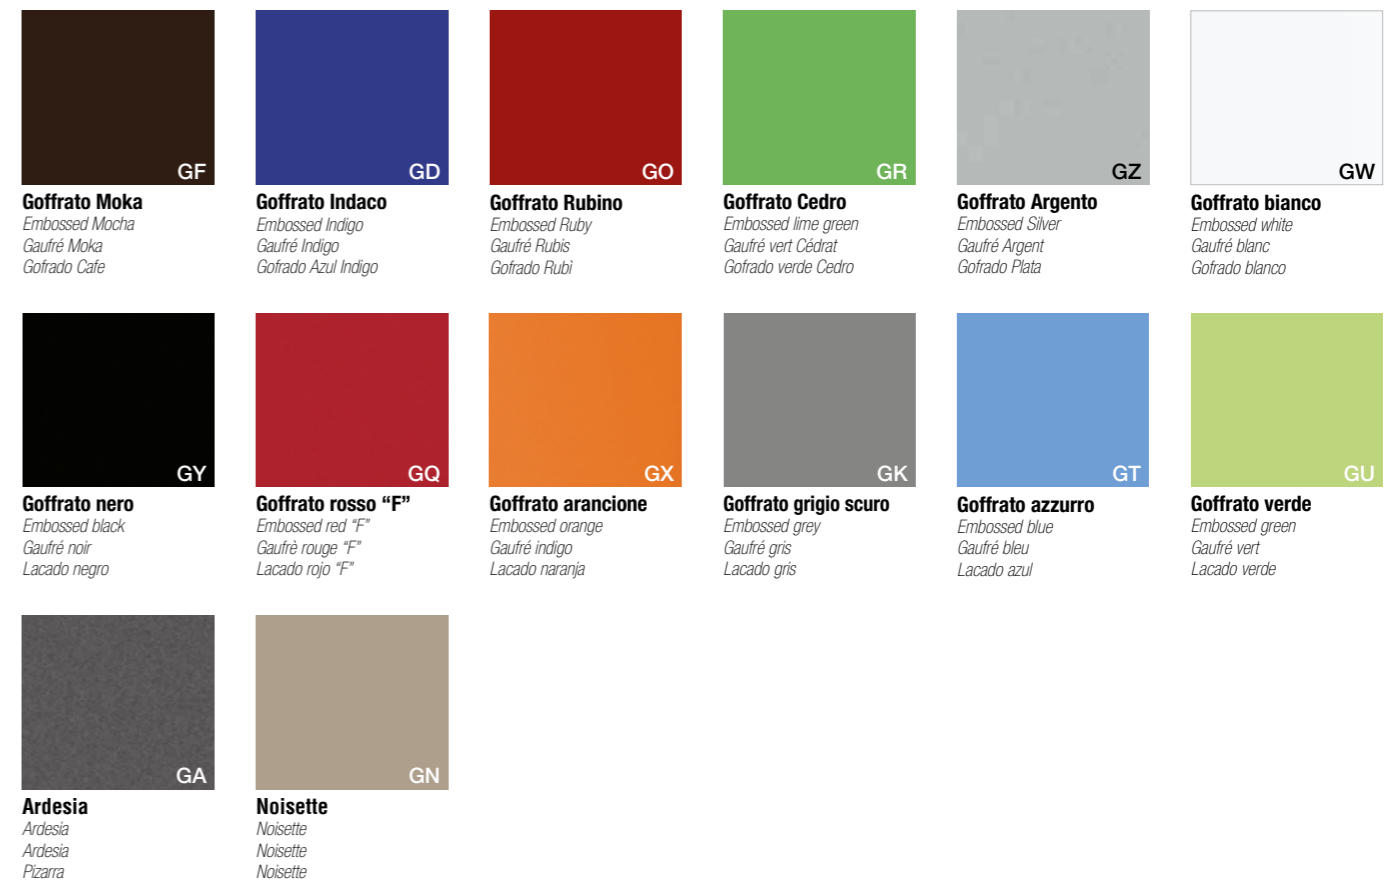

Pannello superiore
Upper panel
Panneau supérieure
Panel superior

Pannello inferiore
Lower panel
Panneau inférieure
Panel inferior

Mensola reception
Reception top
Support accueil
Estante mostrador